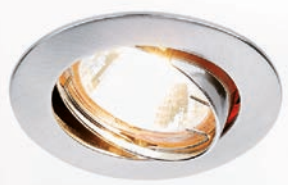

104S SS
D 82 mm H 25 mm A 72 mm
MR16 GU5.3/GU10 LED max 10 Br