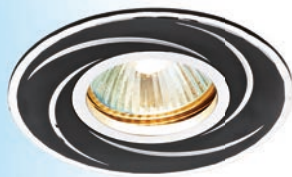

A506 BK
D 95 mm H 20 mm A 65 mm
MR16 GU5.3/GU10 LED max 10 Br