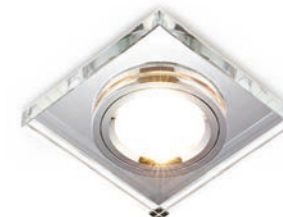

800 CL

D 95 mm H 23 mm A 65 mm  
MR16 GU5.3/GU10 LED max 10 Br

8060 CL

D 90 mm H 25 mm A 65 mm  
MR16 GU5.3/GU10 LED max 10 Br

8370 CL

90\*90 mm H 25 mm A 65 mm  
MR16 GU5.3/GU10 LED max 10 Br

8160 CL

D 95 mm H 25 mm A 65 mm  
MR16 GU5.3/GU10 LED max 10 Br